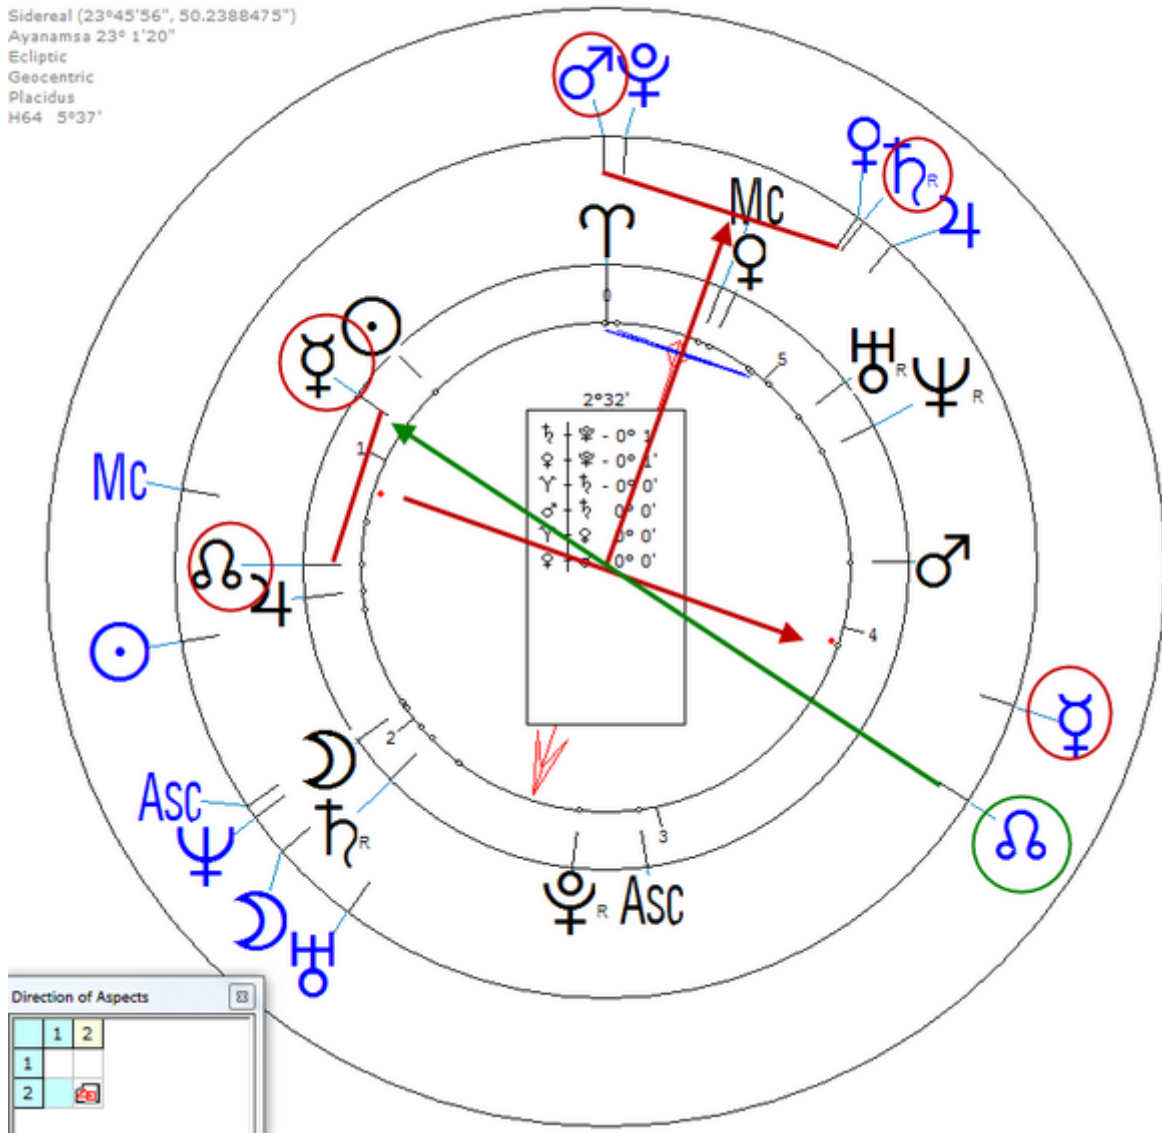

Death by Suicide 26 November 1996 at 07:24 AM in Laughlin, NV

Transit (Harmonic 64)

$$\begin{aligned} \sigma_t / \tau_t &= \rho_t = \rho_n / \delta_n ; \\ \delta_t &= \rho_n \end{aligned}$$

Bissell, Nicholas

14 January 1947 Tue 12:25 (GMT-5) 40°44'08"N 74°10'22"W
Newark, New Jersey, USA

Sidereal (23°45'56", 50.2388475")
Ayanamsa 23° 1'20"
Ecliptic
Geocentric
Placidus
H64 5°37'